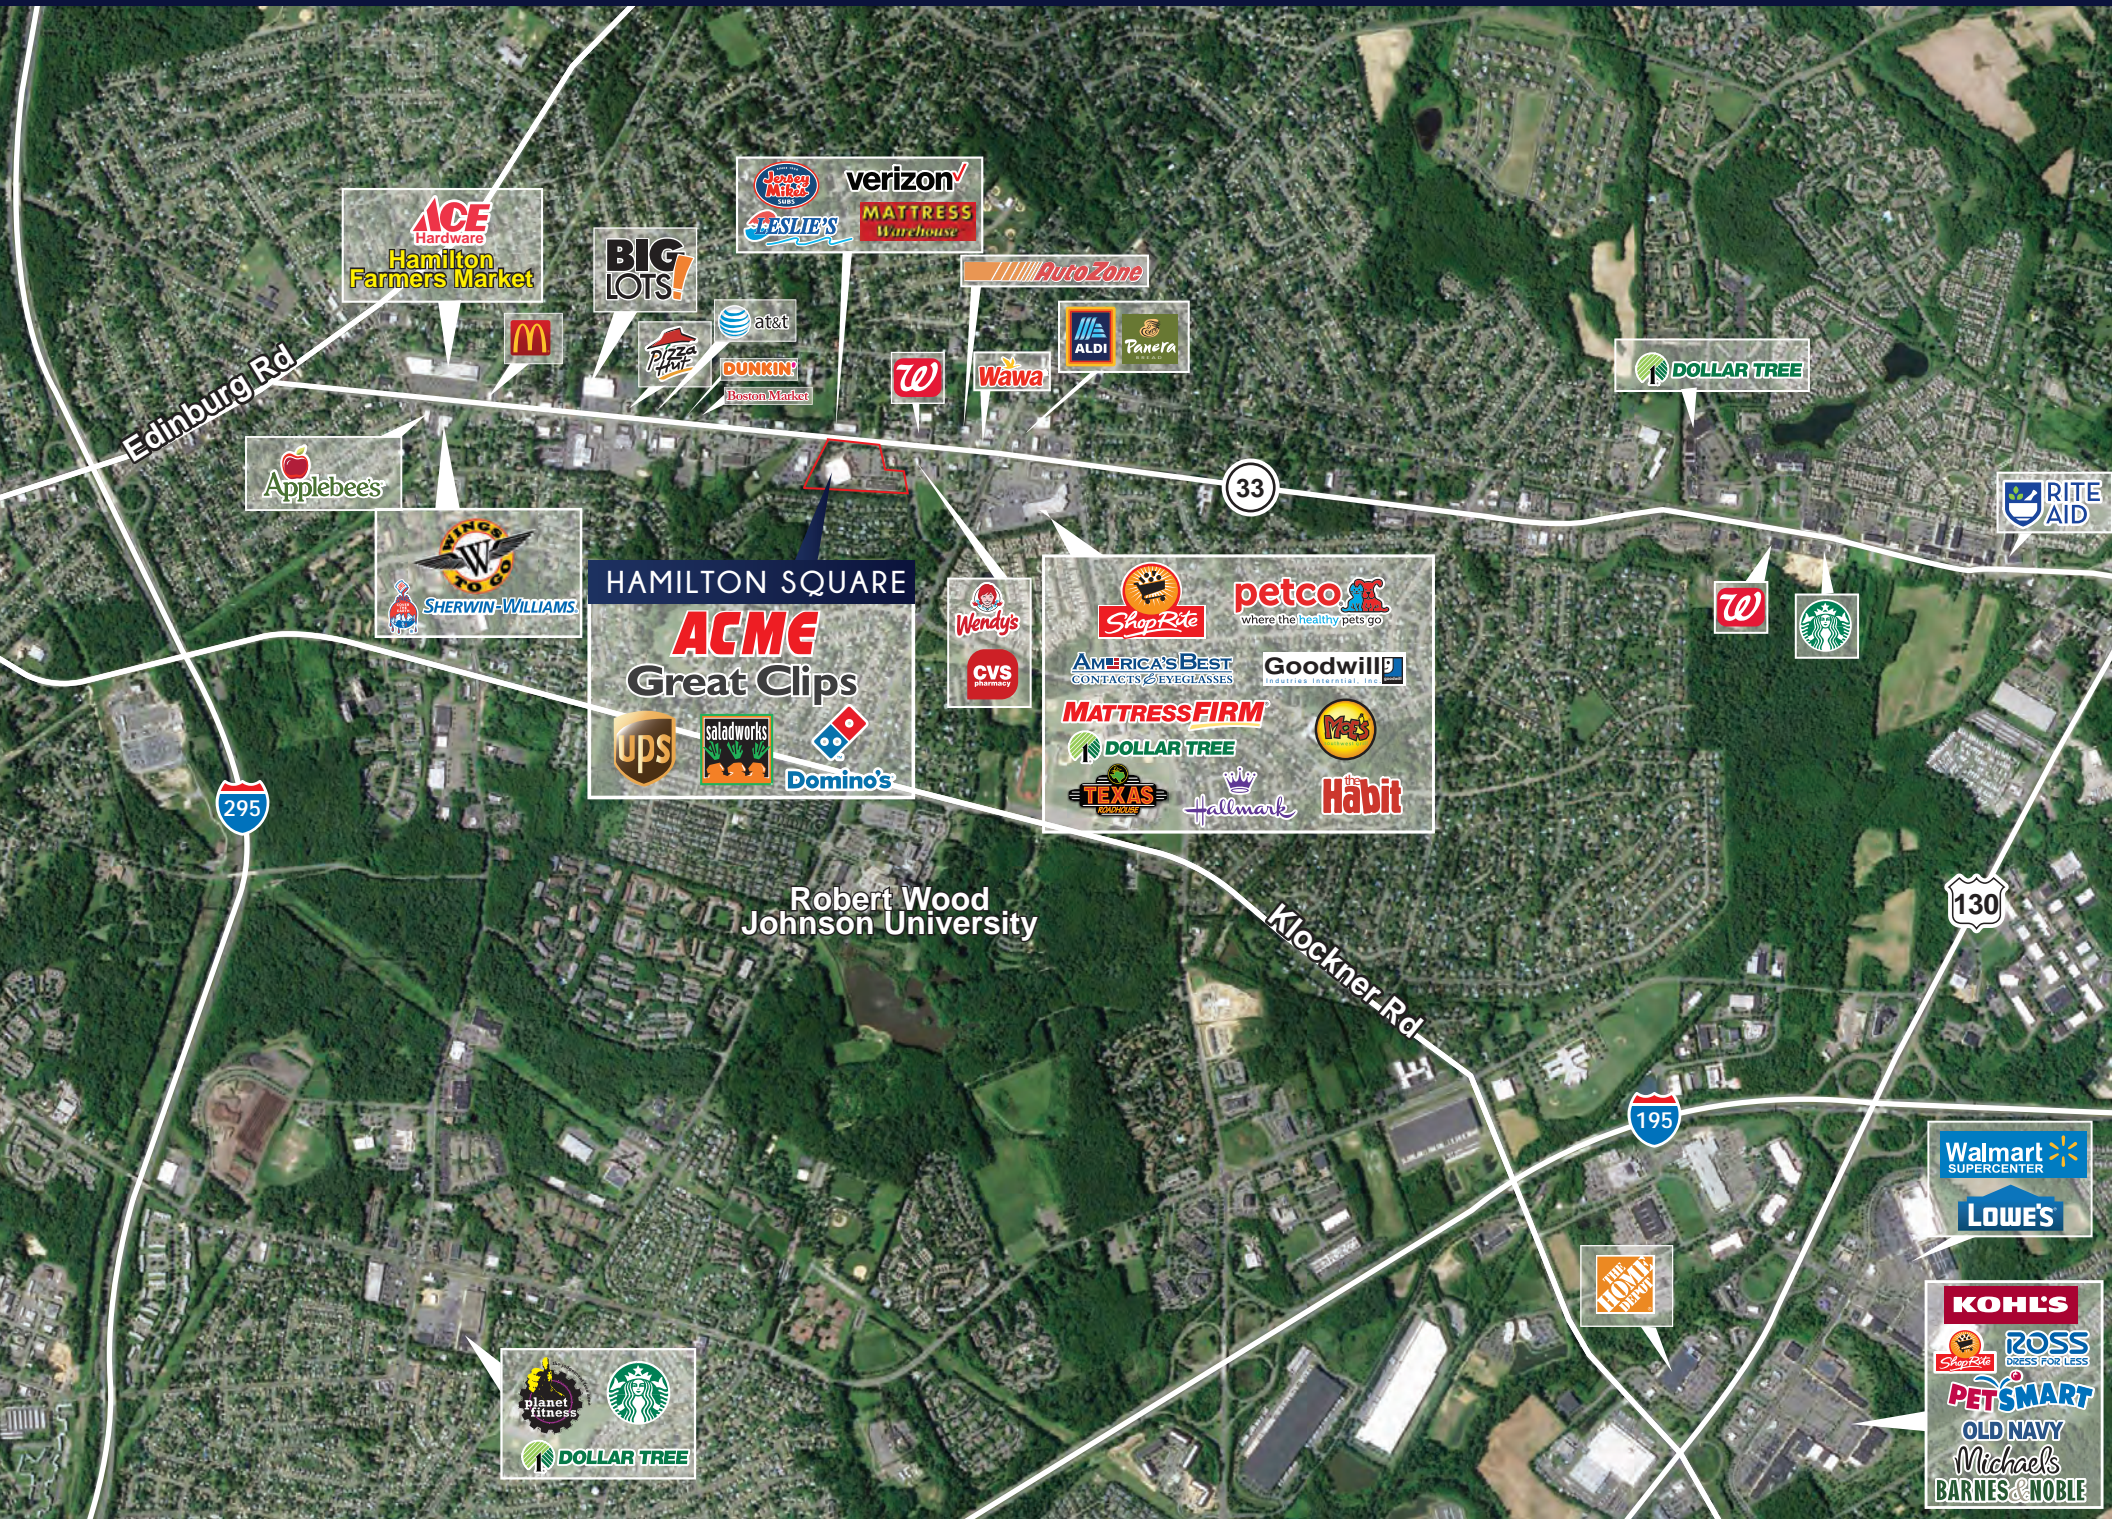

# HAMILTON SQUARE

Route 33 and Paxson Avenue  
Hamilton, New Jersey

## Key Features:

**Total Project Size:** 84,816 Sq.Ft.  
**Parking:** 504 Spaces or 6 per 1,000  
**Acme:** 61,016 Sq.Ft.

Anchored by ACME Market (1998) and located in the heart of Mercer County. Hamilton Square Shopping Center is well positioned to capitalize on the high residential growth this market has witnessed over the past five years. Once considered a sleepy suburb of Trenton, this area has now become the bedroom community for workers in Philadelphia and New York City, particularly for those with dual income families holding jobs in each city. All In-line space was constructed by Brandolini Companies in the year 2000.

# HAMILTON SQUARE

Route 33 and Paxson Avenue  
Hamilton, New Jersey

SUITE #	TENANT	SIZE
1-3	Dental Health Assoc.	4,900 SF
4-6	Mercer Co. Connection	4,200 SF
7	Domino's Pizza	1,400 SF
8	Salad Works	2,800 SF
10	<b>AVAILABLE</b>	<b>1,400 SF</b>
11	Mr. China Restaurant	1,400 SF
12	UPS Store	1,400 SF
13/14	<b>AVAILABLE</b>	<b>2,800 SF</b>
15	<b>AVAILABLE</b>	<b>1,400 SF</b>
16	Pro Nails	1,015 SF
17	Great Clips	1,085 SF
18	ACME	61,016 SF

# HAMILTON SQUARE

Route 33 and Paxson Avenue  
Hamilton, New Jersey

**ACE**  
Hardware  
Hamilton  
Farmers Market

verizon  
Jockey  
Mittie  
**ESLIE'S**  
MATTRESS  
Warehouse

**BIG**  
LOTS!

**AutoZone**